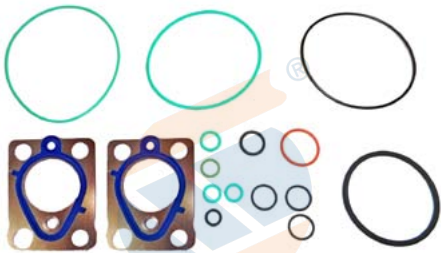

11-09-208

7135-681
Application: 9422A060A - 33100-4A700 (HMCA)