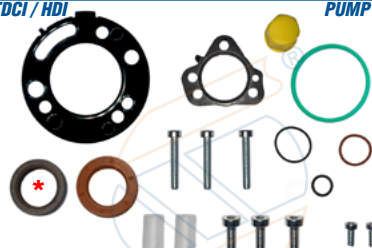

11-09-223

Application: 28384347 - 9674984480 - DS7Q9A543BA
(compatible oil seals)
for suitable as original oil seals (PTFE) > 11-09-223/1

VW 3 Cyl. / cc1.2 TDI

PUMP Delphi DFP6 / DFP6.1