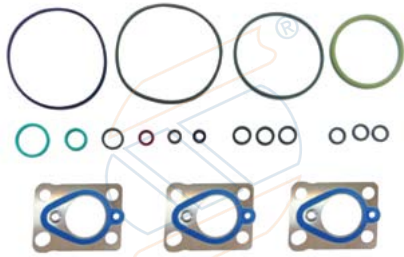

**11-09-200**

7135-526  
 Application: 28435244 - 28568252 - 9422A010A  
 9422A011A (JCB 4.4L)

**11-09-204/1**

7135-558 MOD.  
 Application: 9424A010A - 9424A020A - 9424A070A  
 A6510700701 - A6510702601 (OM651)

\* ALL PRODUCTS ARE SUITABLE TO ORIGINAL REFERENCE OR APPLICATION

**PUMPS DFP3 DELPHI - GASKET KITS**  
**POMPE DFP3 DELPHI - KIT DI RIPARAZIONE (GASKETS)**

**11-09-205**

7135-557  
 Application: 28226746 - 28231666 - 28239554 - 28277574  
 9421A020A (HMC U)