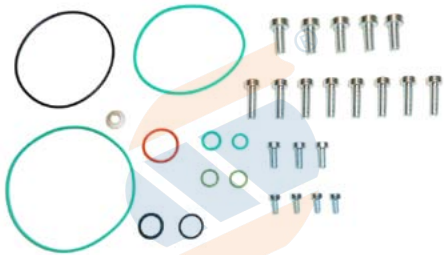

\* ALL PRODUCTS ARE SUITABLE TO ORIGINAL REFERENCE OR APPLICATION

**PUMPS DFP3 DELPHI - GASKET KITS**  
**POMPE DFP3 DELPHI - KIT DI RIPARAZIONE (GASKETS)**

**11-09-205**

7135-557  
 Application: 28226746 - 28231666 - 28239554 - 28277574  
 9421A020A (HMC U)