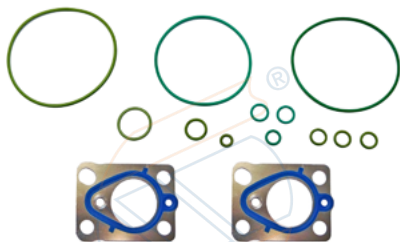

\* ALL PRODUCTS ARE SUITABLE TO ORIGINAL REFERENCE OR APPLICATION

**PUMPS DFP3 DELPHI - GASKET KITS**  
**POMPE DFP3 DELPHI - KIT DI RIPARAZIONE (GASKETS)**

**11-09-205**

7135-557  
 Application: 28226746 - 28231666 - 28239554 - 28277574  
 9421A020A (HMC U)

**11-09-206**

7135-699  
 Application: 9422A000A - 9422A001A - 28269520

**11-09-207**

7135-677  
 Application: 28309815 - 28313000 - 28350687 - 28490606  
 28526390

**11-09-208**

7135-681  
 Application: 9422A060A - 33100-4A700 (HMCA)