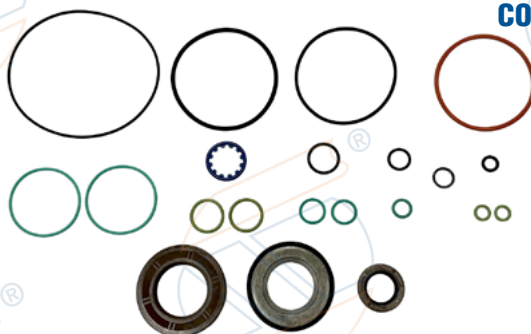

PUMPS CPN5 BOSCH - GASKET KITS

POMPE CPN5 BOSCH - KIT DI RIPARAZIONE (GASKETS)

no other parts available

V.1

WITH OIL SEALS
CON PARAOLI

10-17-001

PUMPS CPN5

Application: 0 445 020 195 0 986 437 512 & MORE

V.1

NO OIL SEALS
SENZA PARAOLI