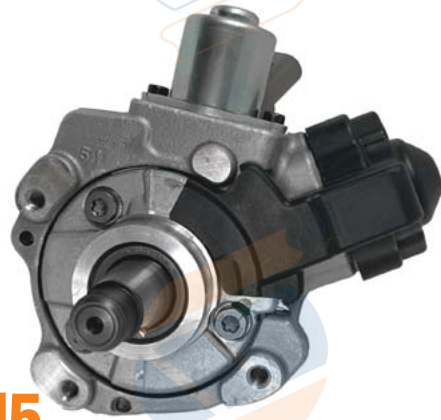

CP4 CPN5

DFP3 DFP6

HP5

COMPONENTI & GASKET KITS ADATTABILI A:

COMPONENTS & GASKET KITS SUITABLE TO:

C/R BOSCH CP4 & CPN5 PUMPS

C/R DELPHI DFP3 & DFP6 PUMPS

C/R DENSO HP5 PUMPS

PUMPS CP4 BOSCH - GASKET KITS

POMPE CP4 BOSCH - KIT DI RIPARAZIONE (GASKETS)

* ALL PRODUCTS ARE SUITABLE TO ORIGINAL REFERENCE OR APPLICATION

10-15-254

PUMPS CP4 MONO PLUNGER - 1 OIL SEAL
 Application: 0 445 010
 506=507=508=530=543=546=563=580=704 & more

10-15-254/3

PUMPS CP4 - suit. orig.code Bosch: 1 462 C15 999 - 1 462 C15 998
 Application: 0 445 011 504=506=507=509=512=515=519=520=530=531=535=537=540=541=543 - 0 445 020 549 - 0 445 010 755=828=856

10-15-254/6

AVAILABLE 2° VERSION 10-15-255/A - WITH "SUITABLE" PTFE OIL SEAL

10-15-254/4

PUMPS CP4 - suit. orig.code Bosch: 1 462 C16 997 - 1 462 C16 999
 Application: 0 445 011 504=506=509=512=515=519=520=530=531=535=537=540=541=543 - 0 445 020 549 - 0 445 010 755=828=856
 0 986 437 457