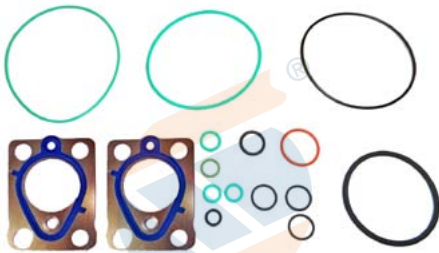

11-09-208

7135-681

Application: 9422A060A - 33100-4A700 (HMCA)