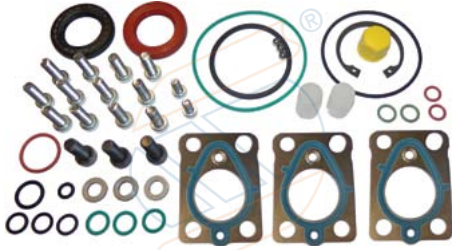

11-21-486 COD

DESCR.

Flanged Bush 25x29x25

* ALL PRODUCTS ARE SUITABLE TO ORIGINAL REFERENCE OR APPLICATION

PUMPS CPN5 BOSCH - GASKET KITS

POMPE CPN5 BOSCH - KIT DI RIPARAZIONE (GASKETS)

no other parts available

V.1

WITH OIL SEALS
CON PARAOLI

10-17-001

PUMPS CPN5

Application: 0 445 020 195 0 986 437 512 & MORE

V.1

NO OIL SEALS
SENZA PARAOLI

10-17-001/2

PUMPS CPN5

Application: 0 445 020 195 - 0 986 437 512 & MORE

V.1

SENZA PARAOLI NO OIL SEALS

10-17-002

PUMPS CPN5

Application: 0 445 020 126 - 0 986 437 506 & MORE

11-09-002