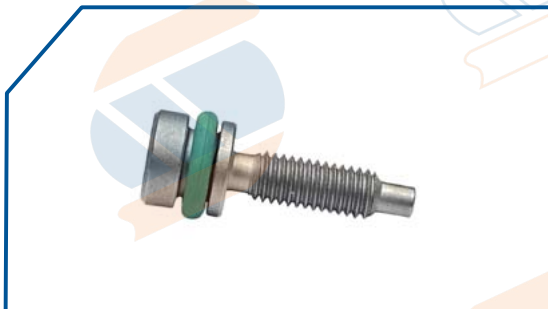

12-12-000 COD

DESCR.

Original Reference: 1 462 C24 999
Valve Tappet & Roller Kit for
CP4 Bosch Pumps Mono or Double Plunger

with screw's positioning
 (screw sold separately)

12-12-000/1 COD

DESCR.

for Pumps: 0 445 010 767
 0 445 010 768

Original Reference: 1 462 C24 995
Valve Tappet & Roller Kit for
CP4 Bosch Pumps Mono or Double Plunger

12-06-113 COD

DESCR.

Screw for Valve Tappet & Roller 12-12-000/1
(for positioning)
included o-ring

11-21-482 COD