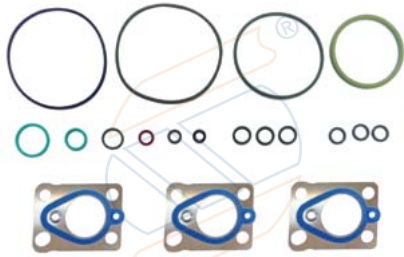

11-09-200

7135-526
 Application: 28435244 - 28568252 - 9422A010A
 9422A011A (JCB 4.4L)

11-09-204/1

7135-558 MOD.
 Application: 9424A010A - 9424A020A - 9424A070A
 A6510700701 - A6510702601 (OM651)

* ALL PRODUCTS ARE SUITABLE TO ORIGINAL REFERENCE OR APPLICATION

PUMPS DFP3 DELPHI - GASKET KITS

POMPE DFP3 DELPHI - KIT DI RIPARAZIONE (GASKETS)

11-09-205

7135-557

Application: 28226746 - 28231666 - 28239554 - 28277574
9421A020A (HMC U)

11-09-206

7135-699

Application: 9422A000A - 9422A001A - 28269520